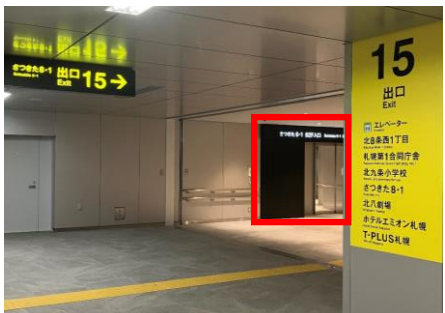

Access to Hotel Emion Sapporo

～Underground route from JR Sapporo Station～

① Use the escalator or elevator and go down from the JR platform.

② Get out from the JR Sapporo East gate.

③ Turn right.

④ Use the elevator or stairs to go down.

⑤ Turn right at the JR tower office plaza Sapporo.

⑥ Turn right at the public lockers.

⑦ Go straight through the JR TOWER sign.

⑧ Turn right at the end of the street.

⑨ Go straight and use the escalator to go down.

⑩ Turn left at Lawson and walk straight.

⑪ Turn right at the end of the path.

⑫ Head to Exit 15.

⑬ Go through the automatic door and use the elevator and go to the second floor.

⑭ Turn right and go straight.