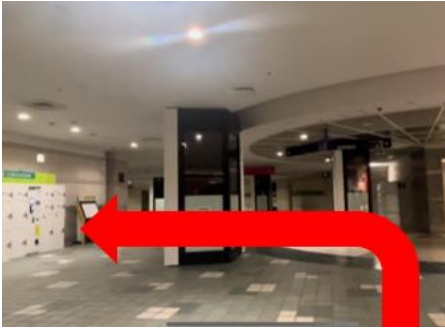

Access to Hotel Emion Sapporo

～Underground route from JR Sapporo Station～

① Use the escalator or elevator and go down from the JR platform.

② Get out from the JR Sapporo East gate.

③ Turn right.

④ Use the elevator or stairs to go down.

⑤ Turn right at the JR tower office plaza Sapporo.

⑥ Turn right at the public lockers.

⑦ Go straight through the JR TOWER sign.

⑧ Turn right at the end of the street.

⑨ Go straight and use the escalator to go down.

⑩ Turn left at Lawson and walk straight.

⑪ Turn right at the end of the path.

⑫ Head to Exit 15.

⑬ Go through the automatic door and use the elevator and go to the second floor.

⑭ Turn right and go straight.