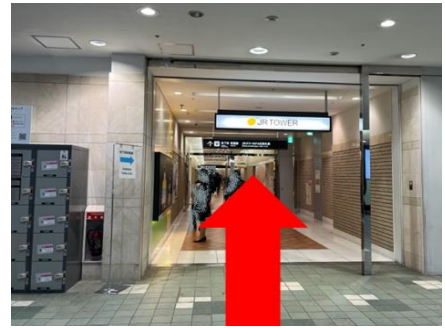

Access to Hotel Emion Sapporo

～Underground route from JR Sapporo Station～

① Use the escalator or elevator and go down from the JR platform.

② Get out from the JR Sapporo East gate.

③ Turn right.

④ Use the elevator or stairs to go down.

⑤ Turn right at the JR tower office plaza Sapporo.

⑥ Turn right at the public lockers.

⑦ Go straight through the JR TOWER sign.

⑧ Turn right at the end of the street.

⑨ Go straight and use the escalator to go down.

⑩ Turn left at Lawson and walk straight.

⑪ Turn right at the end of the path.

⑫ Head to Exit 15.

⑬ Go through the automatic door and use the elevator and go to the second floor.

⑭ Turn right and go straight.